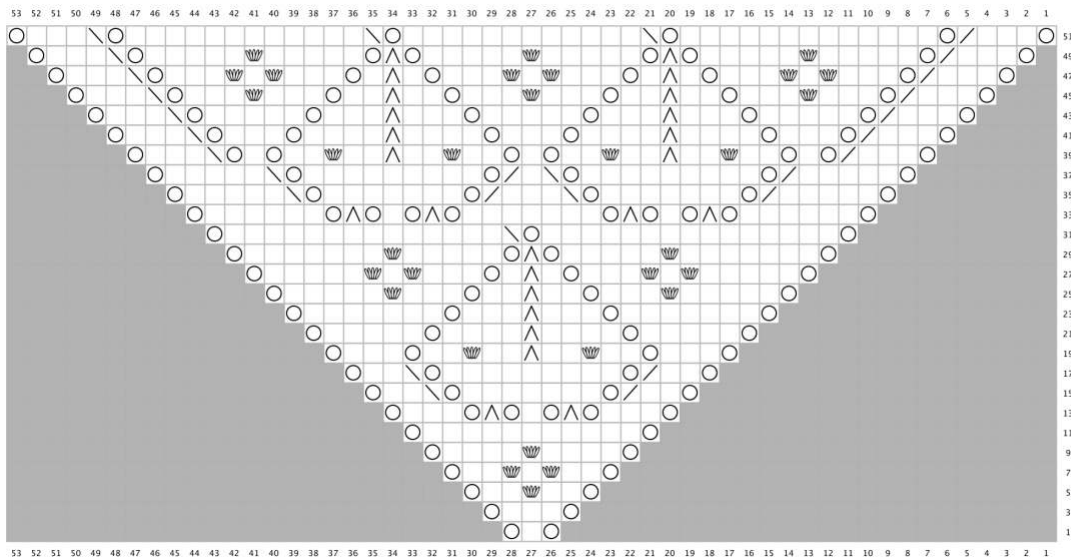

Kahera Charts – Small Size

<https://knotions.com/issues/november->

Part 1 – Right Side

Key

□	knit
■	grey no stitch
○	yo
⌢	nupp
△	s11, k2tog, pss0
⌢	k2tog
⌢	ssk

Part 1 – Left Side

Key

□	knit
■	grey no stitch
○	yo
⌢	nupp
△	s11, k2tog, pss0
⌢	k2tog
⌢	ssk

Part 2 – Right Side

Part 2 – Left Side

Kahera Charts – Small Size

<https://knotions.com/issues/november->

Part 3 – Right Side

Part 3 – Left Side

Kahera Charts – Small Size

<https://knotions.com/issues/november->

Border – Right Side

Border – Left Side