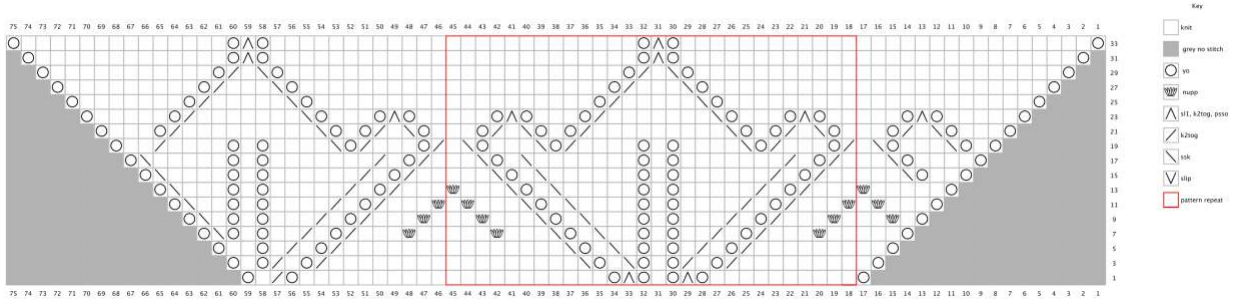

Kahera Charts – Small Size

<https://knotions.com/issues/november->

Part 1 – Right Side

Key

□	knit
■	grey no stitch
○	yo
⌢	nupp
△	s11, k2tog, pss0
⌢	k2tog
⌢	ssk

Part 1 – Left Side

Key

□	knit
■	grey no stitch
○	yo
⌢	nupp
△	s11, k2tog, pss0
⌢	k2tog
⌢	ssk

Part 2 – Right Side

Part 2 – Left Side

Kahera Charts – Small Size

<https://knotions.com/issues/november->

Part 3 – Right Side

Part 3 – Left Side

Kahera Charts – Small Size

<https://knotions.com/issues/november->

Border – Right Side

Border – Left Side