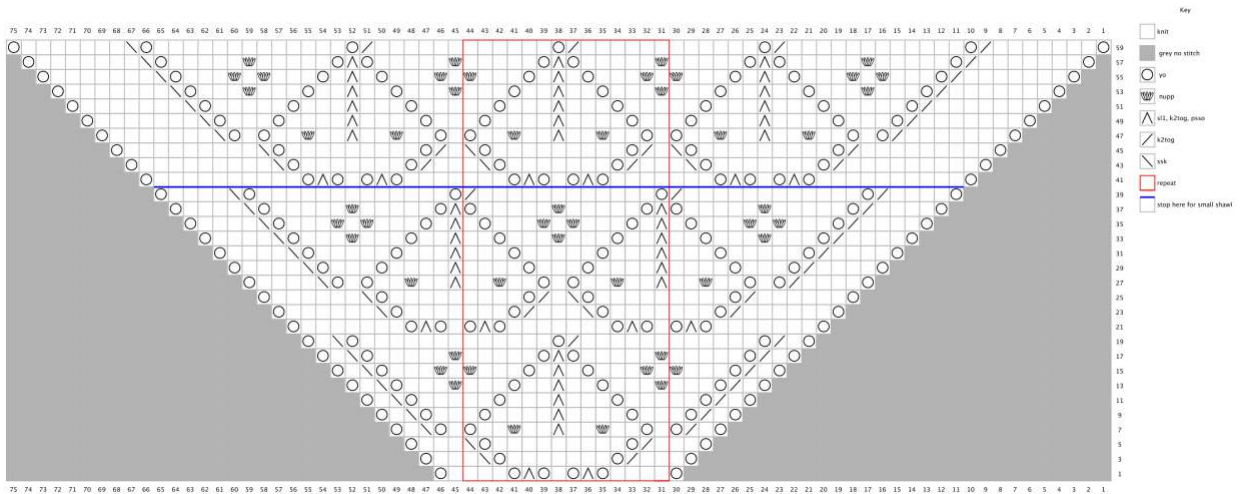

Kahera Charts – Small Size

<https://knotions.com/issues/november->

Part 1 – Right Side

Key

□	knit
■	grey no stitch
○	yo
⌢	nupp
△	s11, k2tog, pss0
⌢	k2tog
⌢	ssk

Part 1 – Left Side

Key

□	knit
■	grey no stitch
○	yo
⌢	nupp
△	s11, k2tog, pss0
⌢	k2tog
⌢	ssk

Part 2 – Right Side

Part 2 – Left Side

Kahera Charts – Small Size

<https://knotions.com/issues/november->

Part 3 – Right Side

Part 3 – Left Side

Kahera Charts – Small Size

<https://knotions.com/issues/november->

Border – Right Side

Border – Left Side