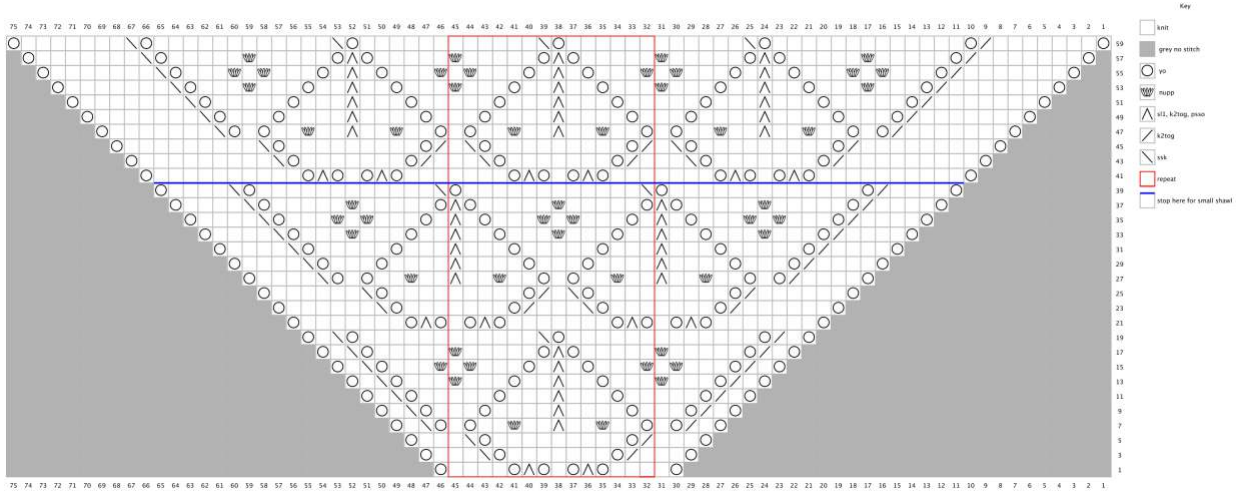

Kahera Charts – Small Size

<https://knotions.com/issues/november->

Part 1 – Right Side

Key

□	knit
■	grey no stitch
○	yo
⌢	nupp
△	s11, k2tog, pss0
⌢	k2tog
⌢	ssk

Part 1 – Left Side

Key

□	knit
■	grey no stitch
○	yo
⌢	nupp
△	s11, k2tog, pss0
⌢	k2tog
⌢	ssk

Part 2 – Right Side

Part 2 – Left Side

Kahera Charts – Small Size

<https://knotions.com/issues/november->

Part 3 – Right Side

Part 3 – Left Side

Kahera Charts – Small Size

<https://knotions.com/issues/november->

Border – Right Side

Border – Left Side