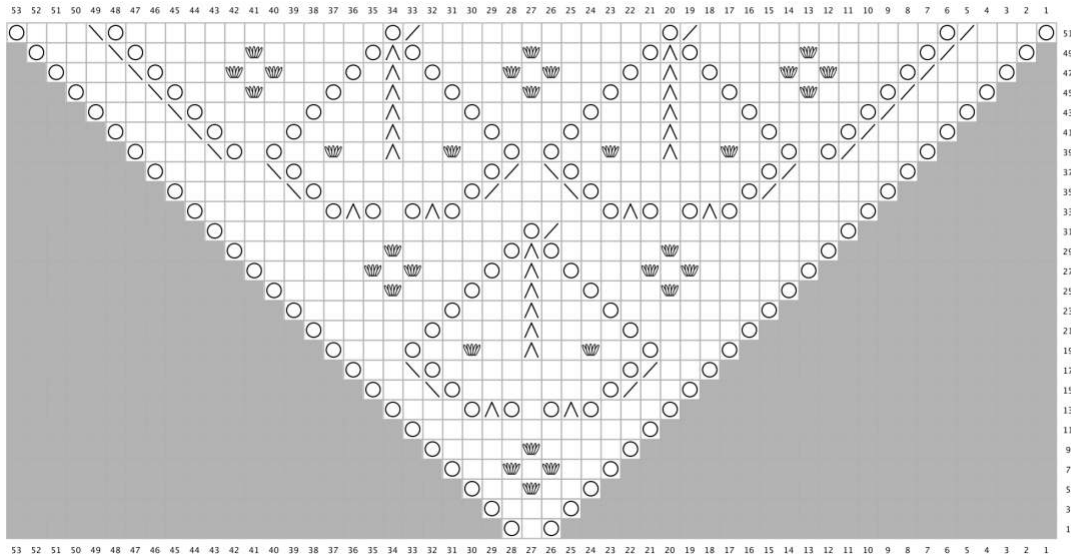

Kahera Charts – Small Size

<https://knotions.com/issues/november->

Part 1 – Right Side

Key

□	knit
■	grey no stitch
○	yo
⌢	nupp
△	s11, k2tog, pss0
⌢	k2tog
⌢	ssk

Part 1 – Left Side

Key

□	knit
■	grey no stitch
○	yo
⌢	nupp
△	s11, k2tog, pss0
⌢	k2tog
⌢	ssk

Part 2 – Right Side

Part 2 – Left Side

Kahera Charts – Small Size

<https://knotions.com/issues/november->

Part 3 – Right Side

Part 3 – Left Side

Kahera Charts – Small Size

<https://knotions.com/issues/november->

Border – Right Side

Border – Left Side