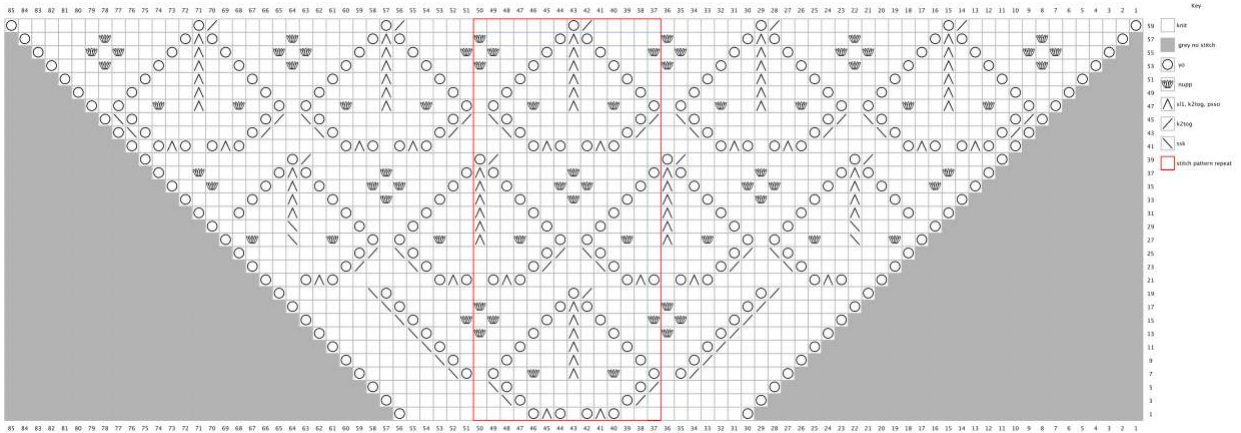

Kahera Charts – Small Size

<https://knotions.com/issues/november->

Part 1 – Right Side

Key

□	knit
■	grey no stitch
○	yo
⌢	nupp
△	s11, k2tog, pss0
⌢	k2tog
⌢	ssk

Part 1 – Left Side

Key

□	knit
■	grey no stitch
○	yo
⌢	nupp
△	s11, k2tog, pss0
⌢	k2tog
⌢	ssk

Part 2 – Right Side

Part 2 – Left Side

Kahera Charts – Small Size

<https://knotions.com/issues/november->

Part 3 – Right Side

Part 3 – Left Side

Kahera Charts – Small Size

<https://knotions.com/issues/november->

Border – Right Side

Border – Left Side