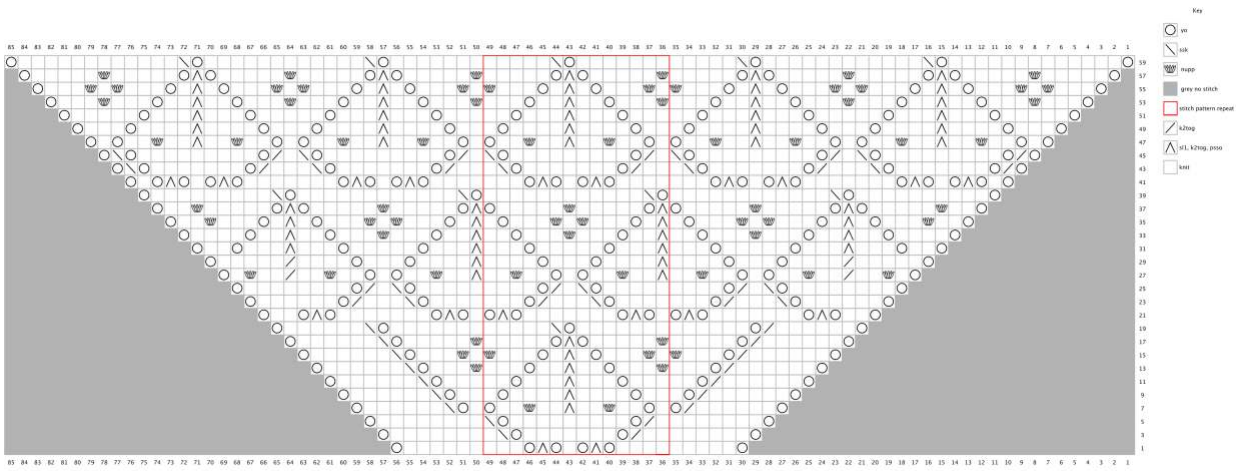

Kahera Charts – Small Size

<https://knotions.com/issues/november->

Part 1 – Right Side

Key

□	knit
■	grey no stitch
○	yo
⌢	nupp
△	s11, k2tog, pss0
⌢	k2tog
⌢	ssk

Part 1 – Left Side

Key

□	knit
■	grey no stitch
○	yo
⌢	nupp
△	s11, k2tog, pss0
⌢	k2tog
⌢	ssk

Part 2 – Right Side

Part 2 – Left Side

Kahera Charts – Small Size

<https://knotions.com/issues/november->

Part 3 – Right Side

Part 3 – Left Side

Kahera Charts – Small Size

<https://knotions.com/issues/november->

Border – Right Side

Border – Left Side